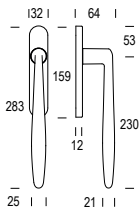

Alisè 171

171HS313

BRASS
OTTONE