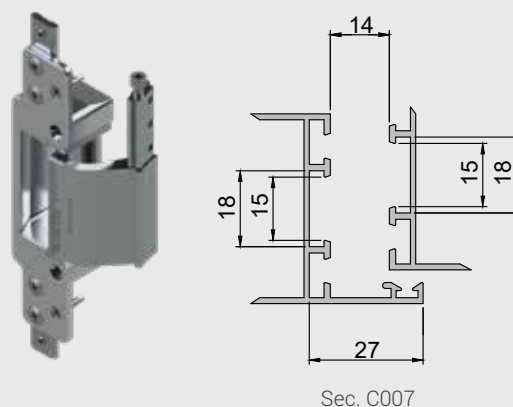

C.H.I.C. Door RG
R Groove