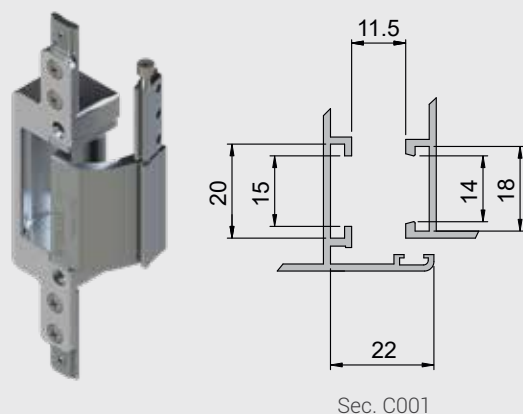

CHIC DOOR

CONCEALED HINGES FOR ALUMINIUM DOORS WITH EURO GROOVE AND R GROOVE SYSTEMS

C.H.I.C. Door is Giesse's range of concealed hinges that improves the aesthetics and increases the value of the door while also simplifying warehouse organization. Its high load capacity, in compliance with European standards, makes it versatile and fit for a vast range of residential and commercial solutions.

Giesse broadens the concept of concealed hinges for doors with **Euro Groove (EG)** and **R Groove (RG)** systems.

C.H.I.C. Door EG and RG are extremely easy and intuitive to mount, sensibly reducing installation time. The wide height and side adjustment range means that they can be mounted by just one person after the door has already been installed.

C.H.I.C. Door EG
Euro Groove